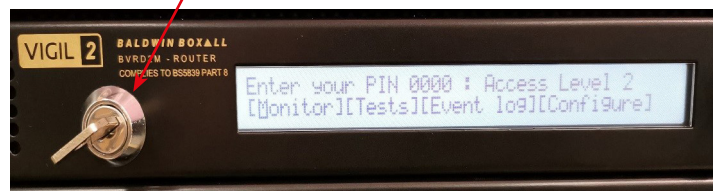

## Reset a BVRD2M router

<b>Product Range:</b>	VIGIL2
<b>Product Code (if applicable):</b>	BVRD2M
<b>Description of activity:</b>	How to reset a BVRD2M router
<b>Description of likely fault(s):</b>	Processor restart fault

#### Description of rectification works:

1. Press the reset button with a thin blunt instrument, briefly (NB: the reset button is located at the rear of the BVRD2M router as shown):

2. On completion of the reset, a Processor Restart fault notification will occur.
3. To clear the fault, firstly turn the key clockwise: