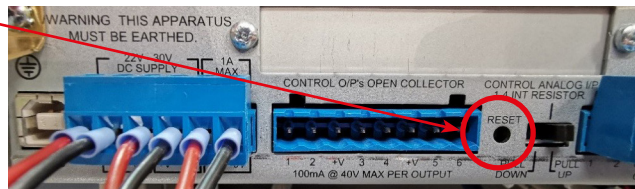

Reset a BVRD2M router

Product Range:	VIGIL2
Product Code (if applicable):	BVRD2M
Description of activity:	How to reset a BVRD2M router
Description of likely fault(s):	Processor restart fault

IMPORTANT - this product forms part of a life-safety system

Please Note: Periodic inspection and servicing needs to be carried out by a competent person with specialist knowledge of VASs, relevant current training and experience, and with adequate access to spares and sufficient information regarding the system. (BS5839-8).

Description of rectification works:

1. Press the reset button with a thin blunt instrument, briefly (NB: the reset button is located at the rear of the BVRD2M router as shown):

2. On completion of the reset, a Processor Restart fault notification will occur.
3. To clear the fault, firstly turn the key clockwise: